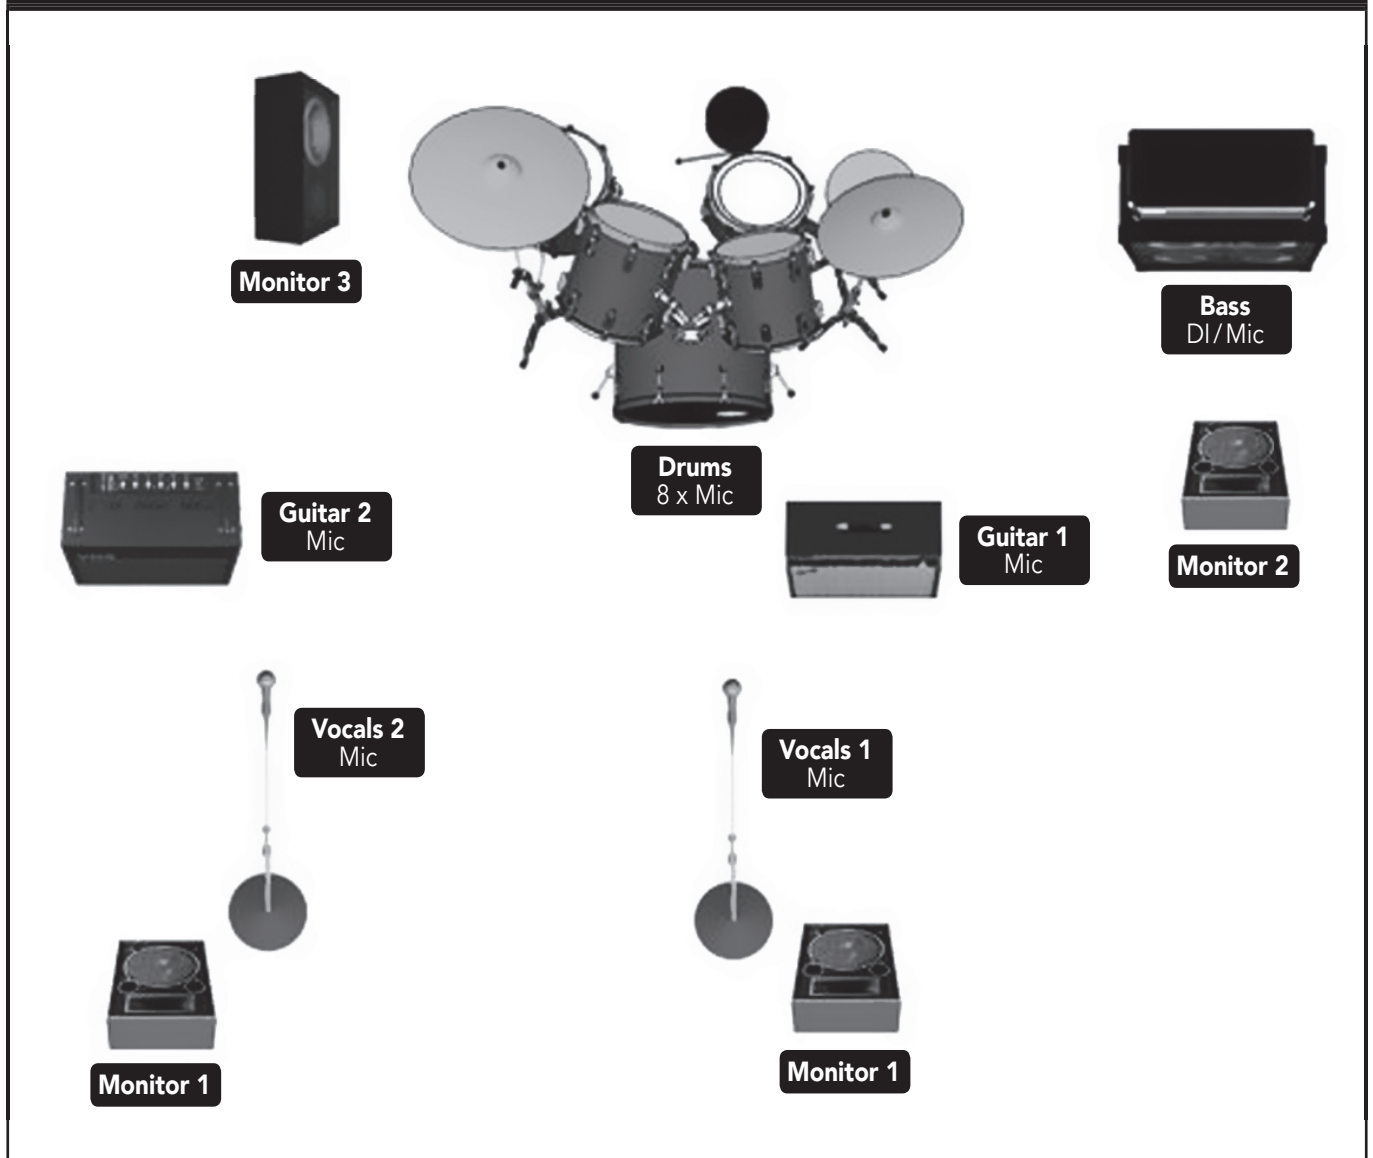

STAGE PLOT

The Second Cousins

Besetzung

Kurt Bislin
Vocals 1, Guitar 1
Markus Halmer
Bass

Cla Nett
Vocals 2, Guitar 2
Bernie Ruch
Drums